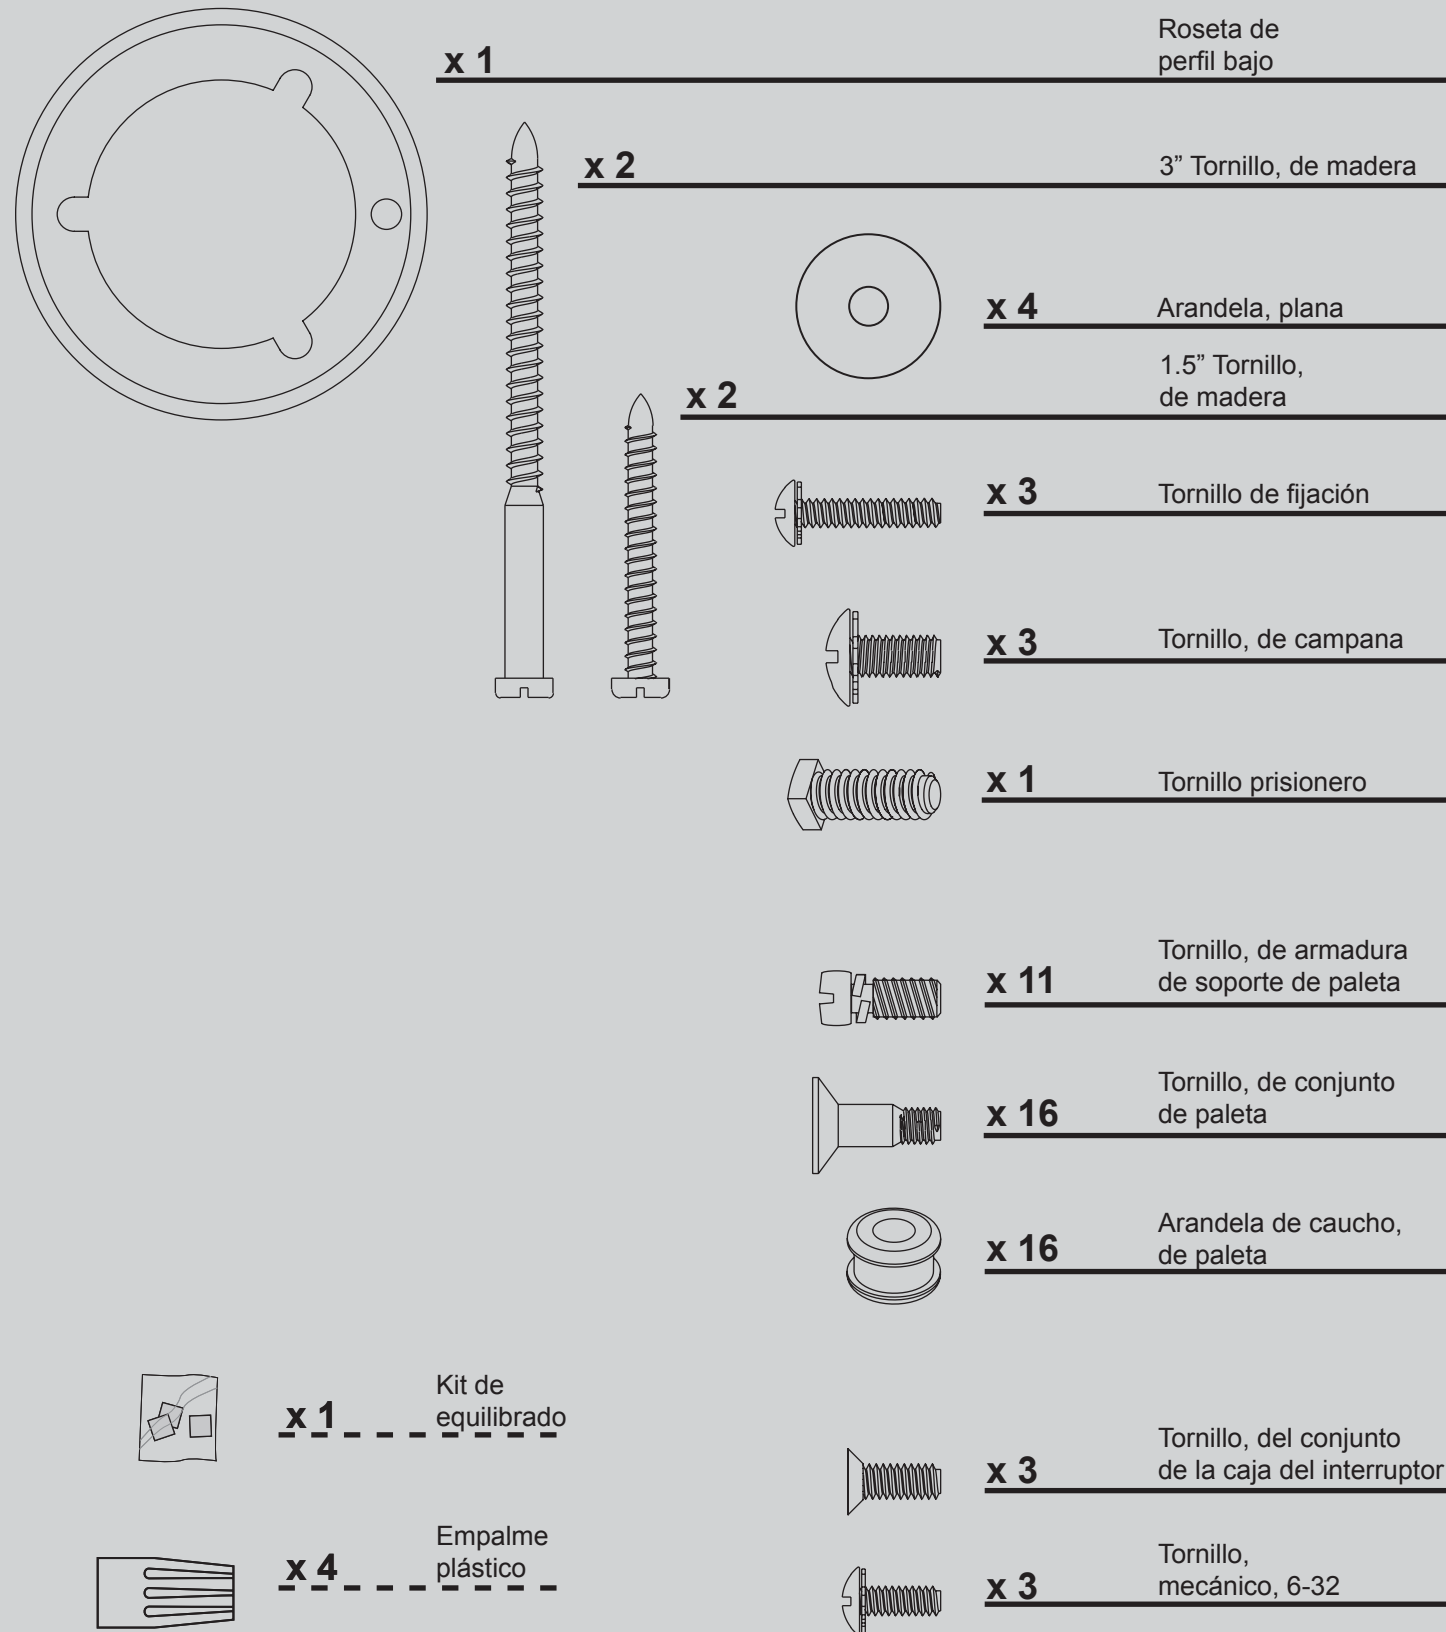

Materiales

(no dibujados a escala)